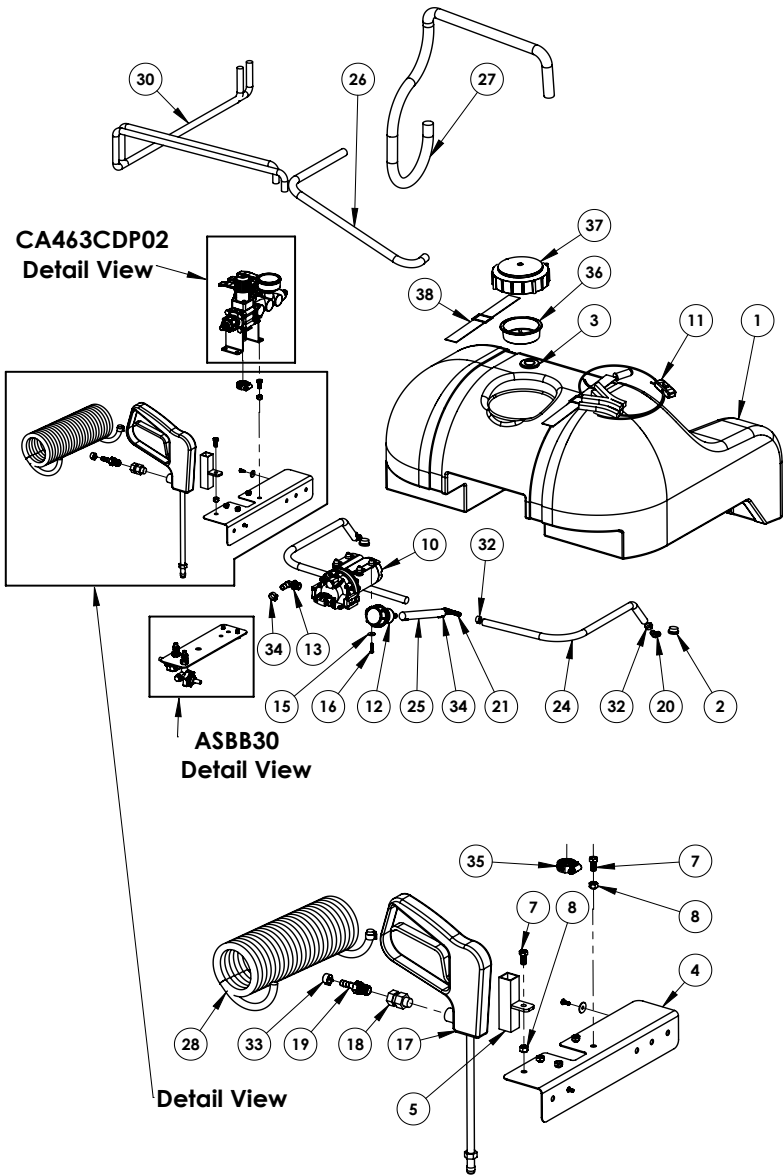

OVERVIEW

PARTS LIST

ITEM NO.	PART #	Description	QTY.
1	AMTHSA025FG	25Gal ATV Tank Only	1
2	CPFPN01	3/4 drain plug	2
3	CPFG15	3/4 Press fit hose grommet	1
4	AZKS0002	S.S. MOUNT PLATE FOR PRO SERIES VALVES	1
5	AZKS0011	Pro Wand Holster PROHSTR	1
6	CA463CDP02	Pro Valve Bank	1
7	CHBZ020325	5-16 x .75 Hex Bolt	5
8	CHNZN0225	5/16 Nylock nut	5
10	APD04G060P	4GPM PSI QA Pump	1
11	ASWC01	Wire Harness Kit	1
12	CA309B53	Suction Filter Quick Coupler	1
13	CPPDD006	5900 Series 1/2" Elbow 90	1
14	CHMS900213	10-32 - 1/2 Pan head screw	2
15	CHWSK903	10 X .75 Fender Washer SS	6
16	CHMS900523	10-24 x 1 PHMSPH SS Screw	4
17	CVSTAL26SH	SPRAY GUN 9 INCH BARREL	1
18	CVSW038	3/8 FPT X 3/8 MPT SWIVEL	1
19	CFPS01M01B	3/8" MPT x 3/8" Hose Barb Straight	1
20	CFBE00M01BA	.25MPT x .375 HB 45 Brass Elbow	2
21	CFPT02B01B	.5 HB x 3-8 HB Tee	1
22	CLUESB020001	.375 EPDM Hose	1
24	CLUESB020001	.375 EPDM Hose	1
25	CLUESB020002	.5 EPDM Hose	1
26	CLUESB020002	.5 EPDM Hose-pump to supply pro valve	1
27	CLUESB020004	.75 EPDM Hose return pro valve to tank	1
28	CLUPCB01	5 Meters Coiled Hose	1
30	CLUESB020001	.375 EPDM Hose from Pro Valve to BN30	1
31	CLUESB020001	.375 EPDM Hose from Pro Valve to BN30	1
32	CFCC002	CLAMP FOR 3/8 HOSE	4
33	CFCC001	12-8 Clamp Cobra for coiled hose	2
34	CFCC003	CLAMP FOR 1/2 HOSE	4
35	CFCW001	Clamp for 3/4 hose	1
36	CG83918303	6 IN Strainer Basket	1
37	CVTL06	6" vented tank lid	1
38	CHZN001	1 IN Black Nylon Strap w/ Cam Buckle	2