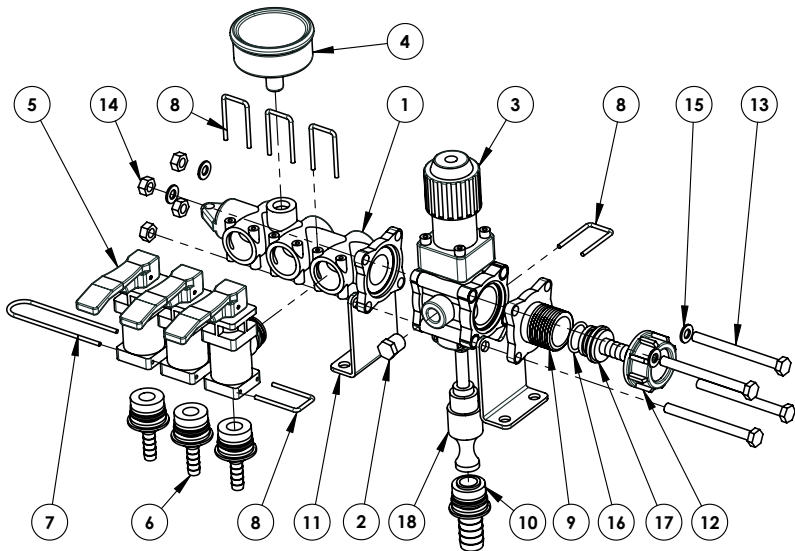

DETAIL VIEW CA463CDP02

ITEM NO.	PART #	DESCRIPTION	QTY.
1	CA461031.010	Manifold Body for 3-way outlet	1
2	CFBP00M	1/4 NPT Hex Brass Plug	1
3	CA463080	Pressure Relief Control Valve asm.	1
4	CV2241GXB100	Pressure gauge 100psi Glycerin filled	1
5	CA464402.151	Single Auxiliary Cock for Valve	3
6	CA463001.A10	3/8" Hose barb for valve 463	3
7	CA10012	Large Fork Pin	1
8	CA10002	Small Fork Pin	5
9	CA463000.040	1 inch Male BSP adapter	1
10	CA463080.A19	3/4" Hose barb for valve 463	1
11	CA463911.100	Mounting Bracket	4
12	CA2002040	Fly Nut 1 inch	1
13	Pro Valve Bolt	Bolt for Pro Valve Bank	4
14	3 Pt Lock Nut	Lock Nut on Pro Valve Bank	4
15	Pro Valve Washer	Waher on Pro Valve Bank	4
16	CAG10041	Gasket 20mm, hosedtail	1
17	CA106413	Hosetail - 1/2 diameter for Fly nut 1 inch	1
18	CA463080510	Valve Stem Kit for 463080	1